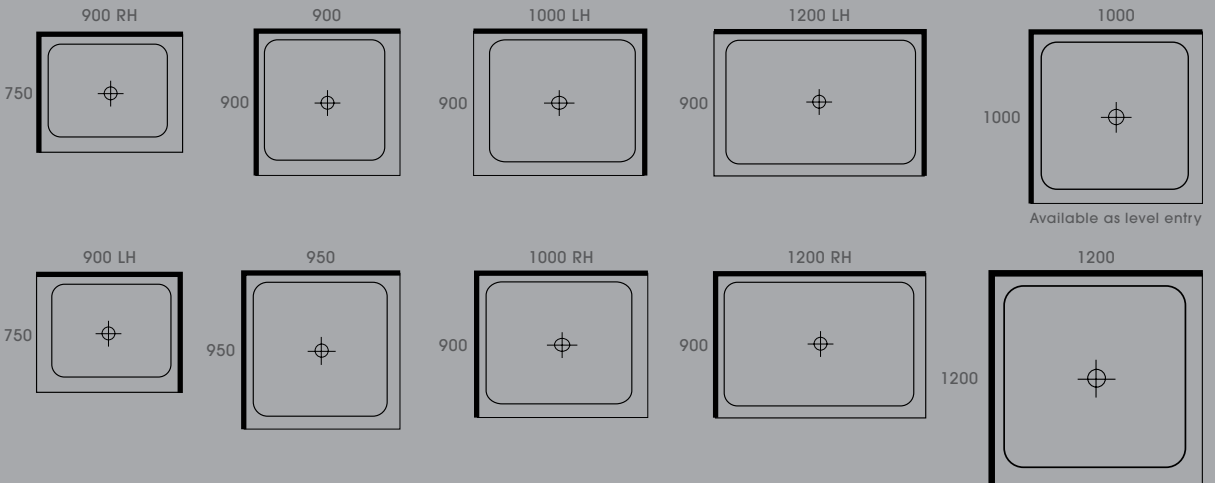

Custom sizes available

The Capri door is also available as a Bath Door

The Capri is available only in Bright Anodised.

Sizes available on request.

Quality New Zealand Made and Installed

Premiere
SHOWERS
Shower Specialists

Florida & Boulevard

SHOWER TRAY SIZES AVAILABLE

Nominal measurements

2-sided trays

3-sided trays

Angled front trays

Curved front trays

FLORIDA & BOULEVARD SHOWER BASE