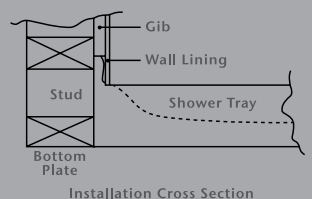

Florida & Boulevard

SHOWER TRAY SIZES AVAILABLE

Nominal measurements

2-sided trays

3-sided trays

Angled front trays

Curved front trays

FLORIDA & BOULEVARD SHOWER BASE

- Easy to install
- Accepts easy clean waste fitting
- Easy to clean surfaces
- Centre outlet
- Incorporates adjustable feet for fast levelling
- Solid construction
- No foam fill under base
- Minimal back filling required in floor
- Flat or moulded acrylic wall options
- 1830mm high walls, doors and returns