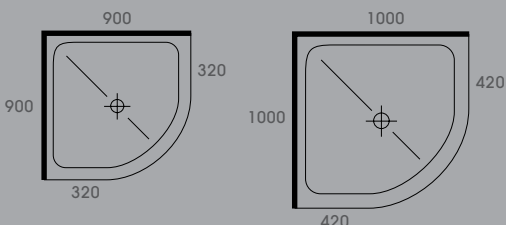

Florida & Boulevard

SHOWER TRAY SIZES AVAILABLE

Nominal measurements

2-sided trays

3-sided trays

Angled front trays

Curved front trays

FLORIDA & BOULEVARD SHOWER BASE